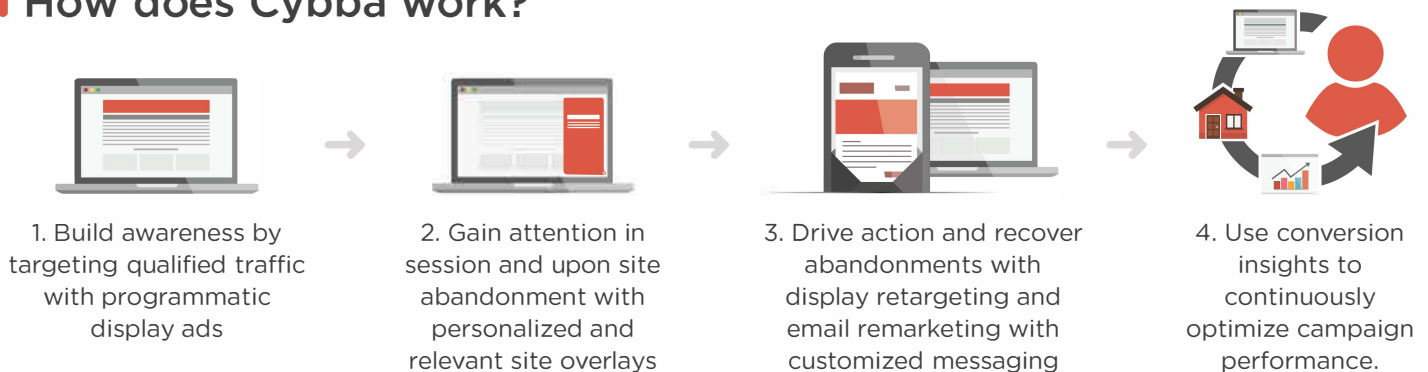

How to Drive Higher & More Efficient Conversions With Cybba Inc.

What is Cybba?

Cybba’s marketing and advertising technology leads its industry in retargeting and re-engagement strategies. Cybba’s expertise lies in increasing online conversions and driving revenue for its clients. With Cybba, you get a suite of applications and in-depth web-analytics to help you create personalized touchpoints and a connected experience across your customer’s journey.

How does Cybba work?

The Cybba & Amadeus Partnership Benefits

Reliable integration and advanced retargeting capabilities

- Amadeus and Cybba’s integration allows stable performance of technical functions and high performance gains. Our service level is always at least 99.5%.
- Cybba is an industry leader for digital advertising and onsite conversion apps, and is one of few companies with personalized retargeting technology.
- Airlines reap enormous benefits from Cybba’s advanced behavioral modeling and lead generation targeting strategies. Airlines will also be able to leverage 1st, 2nd, and 3rd party data from Cybba’s DMP to optimize campaigns.